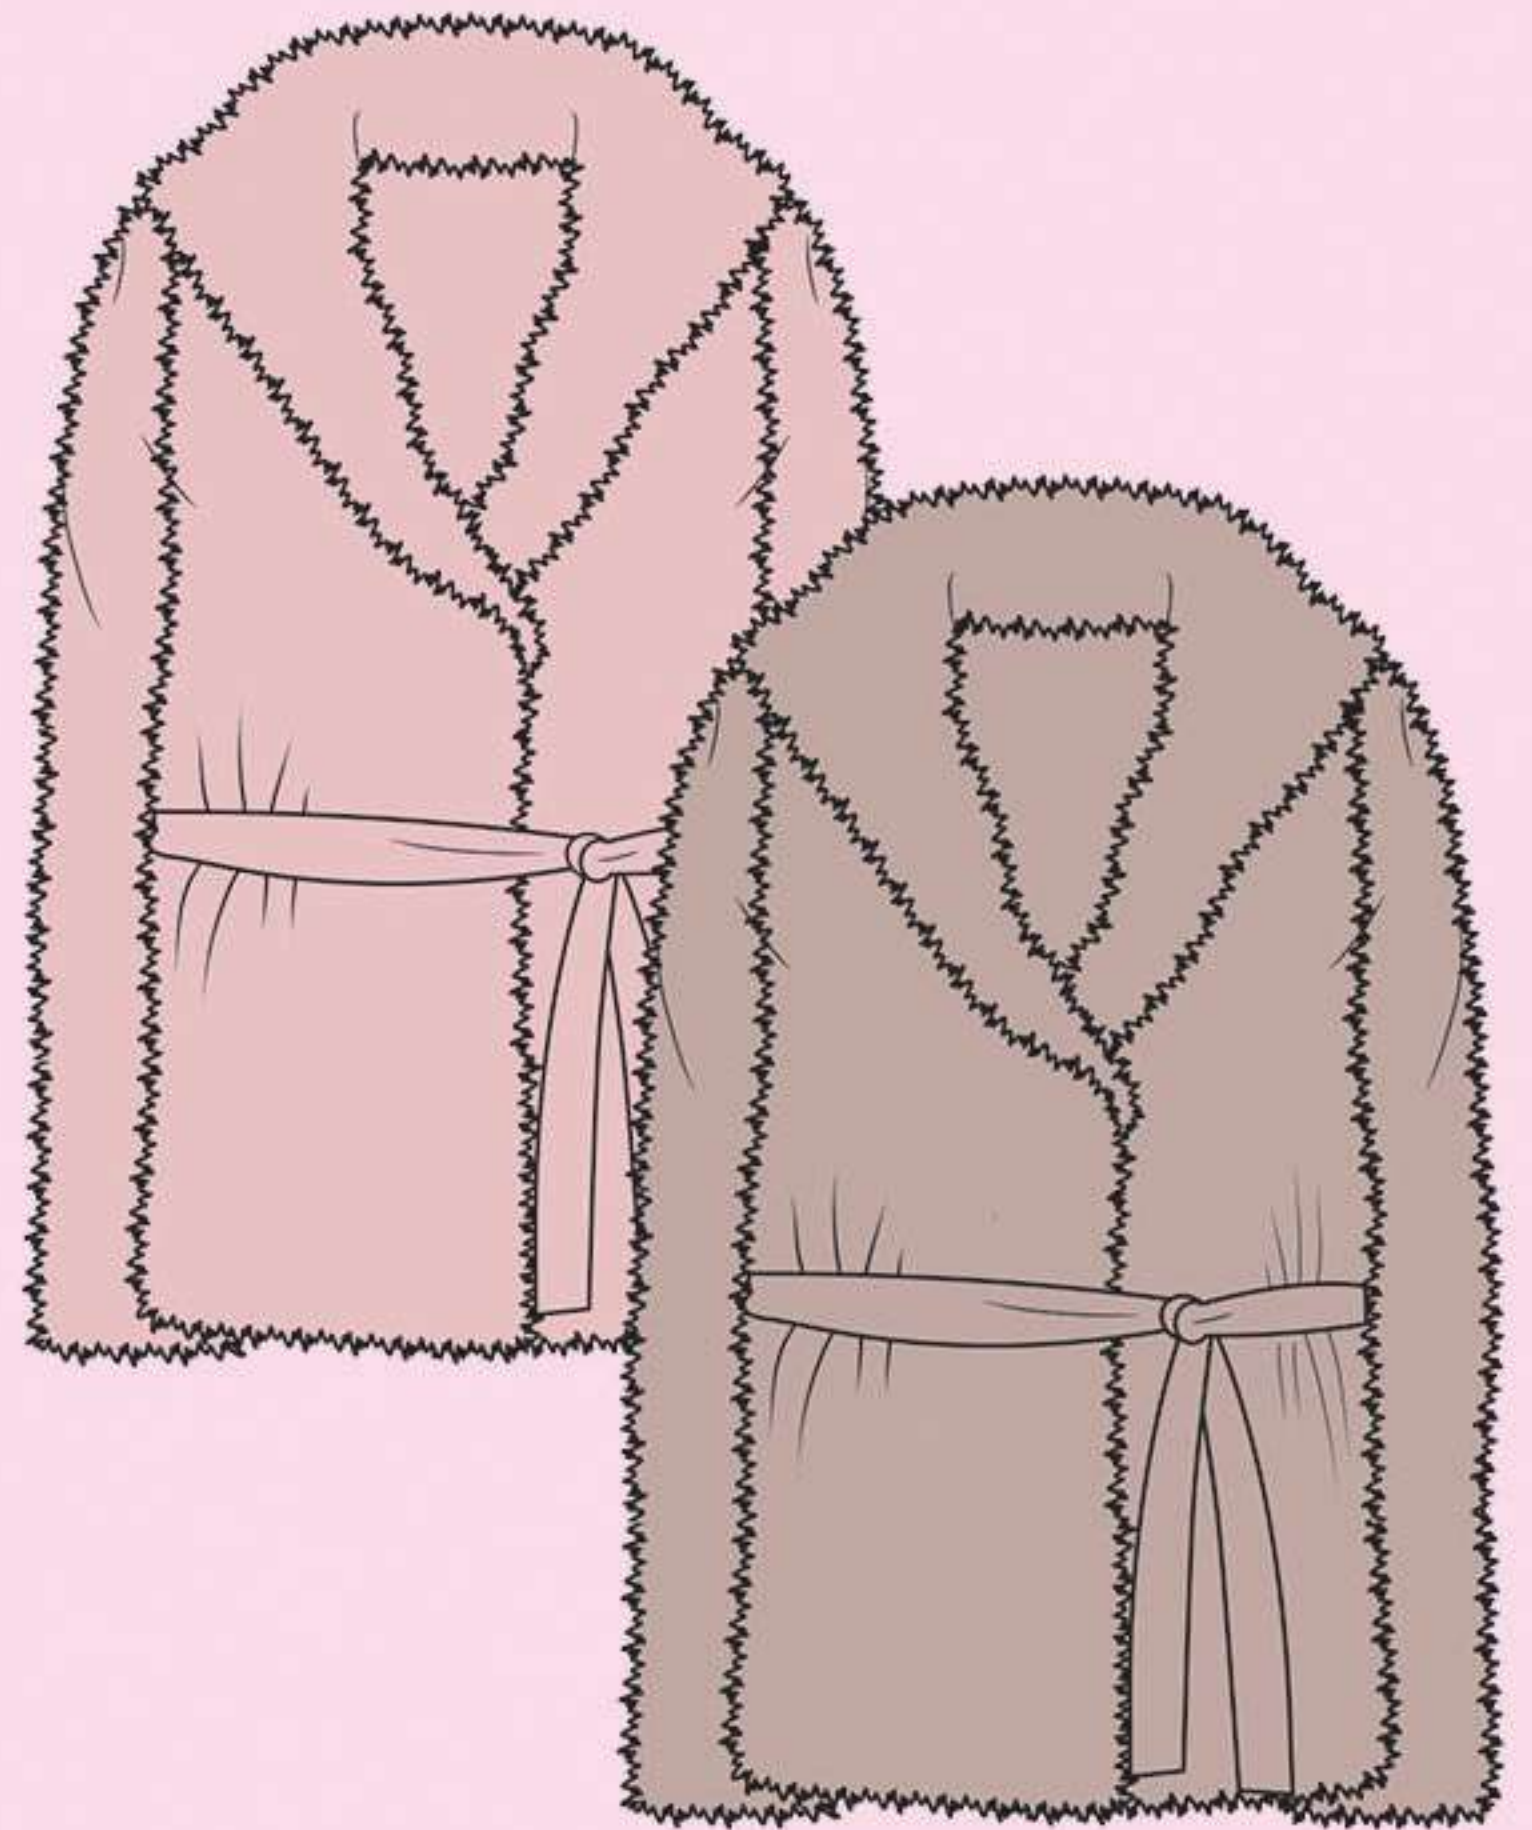

51569
Color> 100 MAPIN / MARINE
Size> XS, S/M, L/XL
Composition> 100% POLYESTER

51568
Color> 676 POZ ANTIQUE / PINK ANTIQUE
682 ELEPHANT / 682 ELEPHANT
Size> XS, S/M, L/XL
Composition> 100% POLYESTER

**51638**