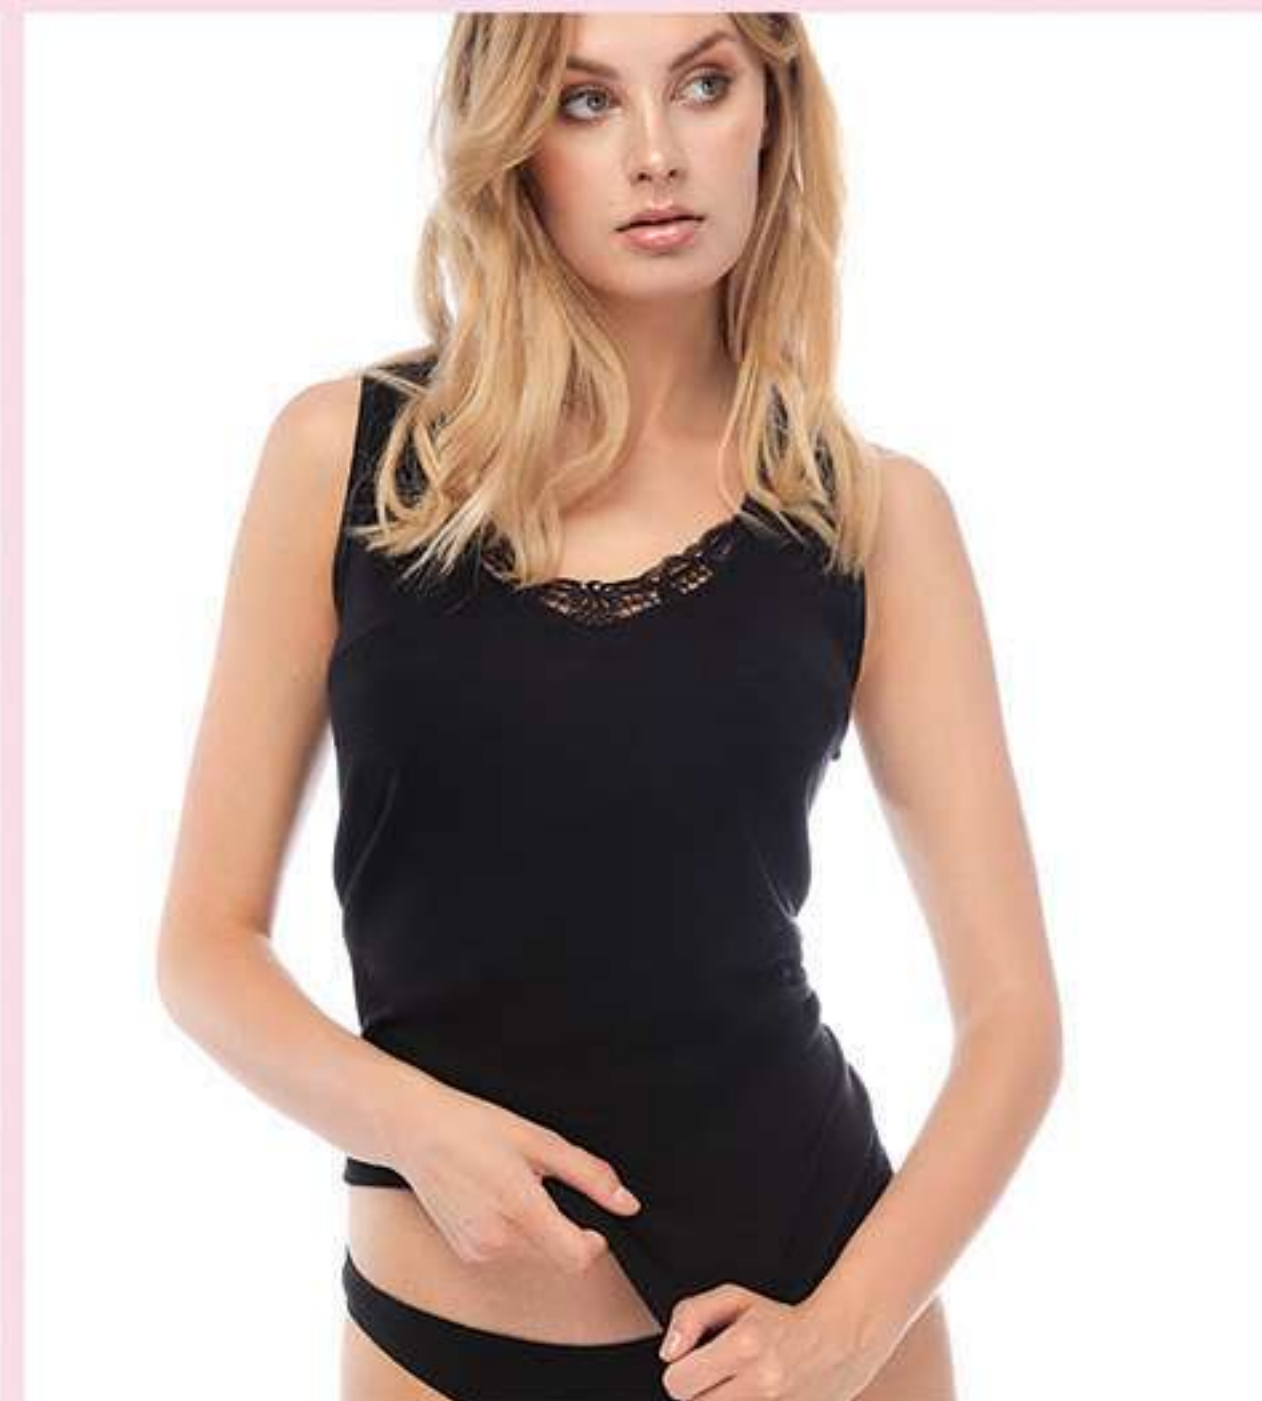

CLASSIC NEW COLOUR

WOOL